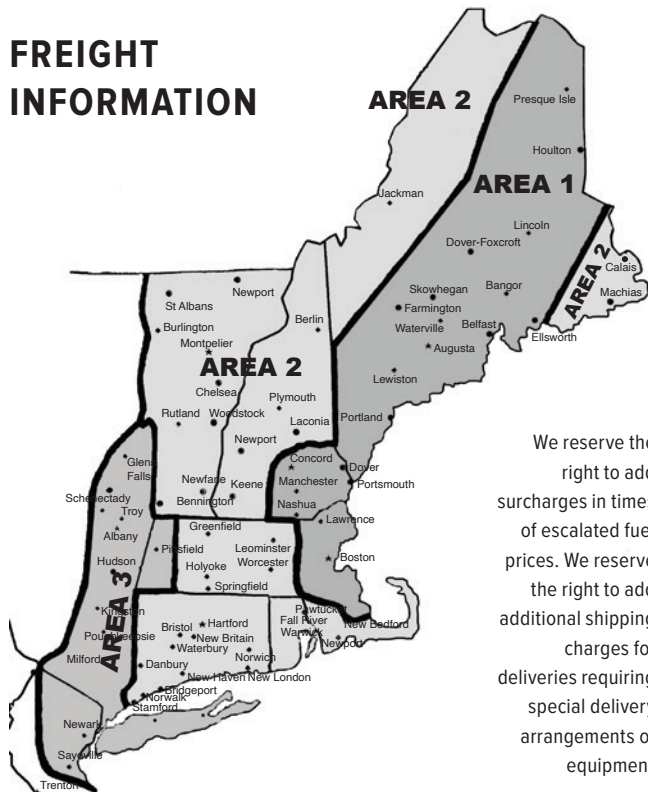

FREIGHT INFORMATION

We reserve the right to add surcharges in times of escalated fuel prices. We reserve the right to add additional shipping charges for deliveries requiring special delivery arrangements or equipment.

Apr 5 to Jun 14

Jun 15 to Oct 30

MINIMUMS FOR FREE DELIVERY | per shipment

Area 1	$1200	$600
Area 2	$1800	$900
Area 3	$3000	$1500

MINIMUM DELIVERY | per shipment – shipping fee added

Area 1 | $50 fee	$600	$300
Area 2 | $50 fee	$1200	$600
Area 2 | $75 fee	$600	$300
Area 3 | $50 fee	$2400	$1200
Area 3 | $75 fee	$1200	$600
Area 3 | $100 fee	$600	$300

TERMS & CONDITIONS

GENERAL TERMS

By purchasing from Jolly Farmer, you are agreeing to our Terms & Conditions of Sale.

ORDERING & SHIPPING INFORMATION

Orders may be pro-rated based on availability.

Mail, call or fax in your order.

Use our convenient online ordering option.

For minimums and delivery fees, see map and chart on "Freight Information".

Jolly Farmer's metal carts are solely for transportation purposes. We reserve the right to apply an extra charge to customers who are unable to offload their order and return the empty cart at time of delivery. The charge is $50 per rack, renewing weekly if not available for pickup within 7 days.

PAYMENT OPTIONS

ACH Payment Option

Use our convenient ACH payment option.

Fax a Check

This will authorize a one time debit from your account.

Visa, Mastercard, American Express, or Discover.

2% 10 Net 60

Approved credit application must be on file. 2% discount may be taken if payment is postmarked within 10 days of the invoice date OR pay within terms.

Discount not available for payments made with credit cards or debit cards.

PENALTY TERMS

Penalty for Refused Shipment

All future shipments may be cancelled automatically.

OVERDUE ACCOUNTS

A 1½% monthly service charge will be applied, and your account may be reviewed, future orders may be put on hold, or credit status may be forfeited.

Credit limit will apply to all charge accounts.

All accounts turned over to an attorney will pay reasonable fees plus cost of collection.

BOUNCED CHECK

We reserve the right to charge a fee for bounced checks and place the account on a "Cash Only" basis.

ORDER CHANGES

We will fill orders to the best of our ability with current stock - varieties may vary.

Delivery of small postponements will be made only at Jolly Farmer's discretion.

CANCELLATIONS

No cancellations can be made by customer without consent of seller.

ORDER ERRORS

We are happy to take your orders via our toll free phone lines. However, we will not accept responsibility for errors on orders that are not submitted in writing. Please always check your acknowledgments to be sure everything is correct!

FAXED ORDERS

For faxed in orders, please phone the next day to confirm receipt.

PRODUCT CLAIMS

Shortage Claims

All shortage claims must be recorded on the invoice at time of delivery. It is your responsibility to check for numbers at time of delivery. Inspect your shipment while our driver is there, recording any order discrepancies on the invoice.