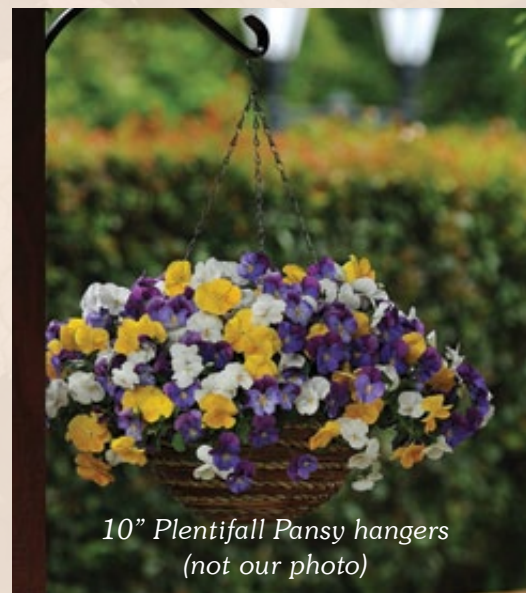

Sizes Available

Have a wonderful summer!
By David Keeler - Finished Product Sales

Dear Customer:

By the time this catalog reaches you, the Spring season will be coming to a close. We sincerely hope it has been a great season for you, and that you can now have some time to relax, spend time with family and friends, and re-group for the next season.

Included in this catalog are a few new items...quart Gaillardia and Calibrachoa, 10" Combination Planters, and 10" Pansy Hangers. We've also responded to the need for more cost effective alternatives to our huge 10" and half bushel mums from past years. Look for our new 10" pot, and our 12" pot to replace the 14" Cedar half bushel. They will give you generous size and lots of color, without "breaking the bank" in freight costs!

So we encourage you to look through this catalog, noting the wide range of products and sizes available. Using your summary from 2010 (included in your packet), make any necessary changes to timing our quantities, and add any new products that will enhance your fall customers' experience, and send it back to us. We'll set it aside for you.

Then, go ahead and have a wonderful summer!

Regards,

David

10" Fall Combos
(plant patterns may vary from what is shown here)

Fall Annuals & Perennials

Ajuga
Catlin's Giant
Sugar Plum
(available in quarts)

Calibrachoa
Red
Orange
Yellow
(available in quarts)

Coreopsis
Rising Sun
(available in quarts)

Delphinium
Summer Colors mixed
(available in quarts)

Dianthus
Pink
Purple
Red
(available in quarts)

Dusty Miller
Silver Dust
(available in quarts)

Echinacea
Pow Wow Wild Berry
(available in quarts)

Gaillardia
Arizona Sun
(available in quarts)

Helichrysum
Licorice Icicles
Licorice Silver
(available in quarts)

Heuchera
Cassandra
(available in quarts)