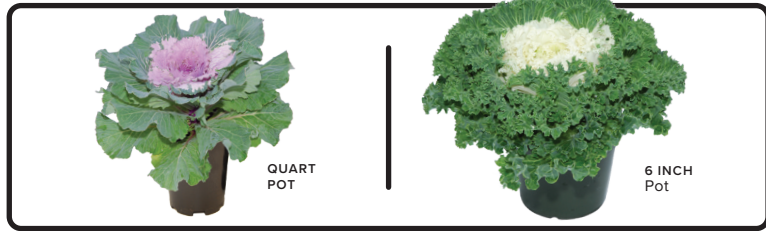

## SIZES

- Quart Pot
- 6 inch Pot

FLOWERING CABBAGE PIGEON  
PURPLE

FLOWERING CABBAGE PIGEON  
RED

FLOWERING CABBAGE PIGEON  
VICTORIA

FLOWERING CABBAGE PIGEON  
WHITE

FLOWERING KALE CRYSTAL  
DEEP RED

FLOWERING KALE CRYSTAL PINK

FLOWERING KALE CRYSTAL  
SNOW

FLOWERING KALE NAGOYA RED

FLOWERING KALE NAGOYA ROSE

FLOWERING KALE NAGOYA  
WHITE

FLOWERING KALE PEACOCK RED

FLOWERING KALE PEACOCK  
WHITE

## SIZES

- Quart Pot
- 8.5 inch Pot

See order form for available sizes.

DIANTHUS IDEAL SELECT MIX

DUSTY MILLER SILVER DUST

BRACTEANTHA GRANVIA GOLD

BRACTEANTHA GRANVIA TRICOLOR

PANSY BLUE BLOTCH