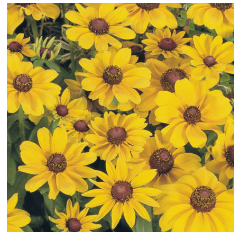

PANSY YELLOW BLOTCH

PANSY MIX

PETCHOA SUPERCAL SUNSET ORANGE

PETCHOA SUPERCAL TICOLOR

PETCHOA SUPERCAL RED MAPLE

RUDBECKIA TOTO GOLD

RUDBECKIA TOTO RUSTIC

VIOLA BLUE

# FALL MUMS

Mums are available from mid-August until early October. We use a wide variety selection to ensure fresh blooms in all the major color groups throughout the season. Jolly Farmer carries a wide range of pot sizes... a size for everyone from the home gardener, to the serious landscaper, to the city patio gardener.