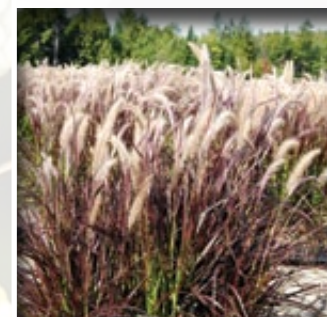

Pennisetum, rubrum