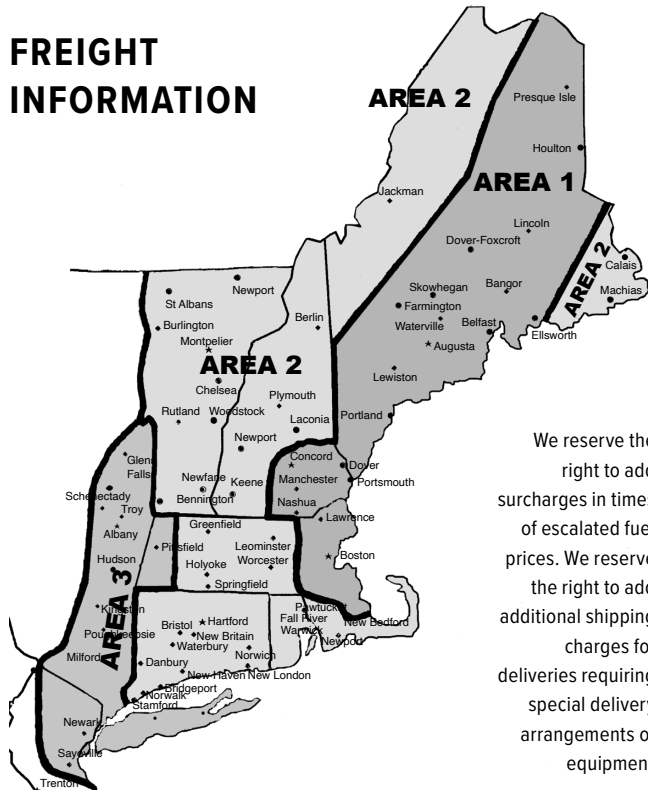

FREIGHT INFORMATION

We reserve the right to add surcharges in times of escalated fuel prices. We reserve the right to add additional shipping charges for deliveries requiring special delivery arrangements or equipment.

Apr 5 to Jun 14

Jun 15 to Oct 30

MINIMUMS FOR FREE DELIVERY | per shipment

Area 1	$1200	$600
Area 2	$1800	$900
Area 3	$3000	$1500

MINIMUM DELIVERY | per shipment – shipping fee added

Area 1 | $50 fee	$600	$300
Area 2 | $50 fee	$1200	$600
Area 2 | $75 fee	$600	$300
Area 3 | $50 fee	$2400	$1200
Area 3 | $75 fee	$1200	$600
Area 3 | $100 fee	$600	$300

TERMS & CONDITIONS

GENERAL TERMS

By purchasing from Jolly Farmer, you are agreeing to our Terms & Conditions of Sale.

ORDERING & SHIPPING INFORMATION

Orders may be pro-rated based on availability.

Mail, call or fax in your order.

Use our convenient online ordering option.

For minimums and delivery fees, see map and chart on "Freight Information".

Jolly Farmer's metal carts are solely for transportation purposes. We reserve the right to apply an extra charge to customers who are unable to offload their order and return the empty cart at time of delivery. The charge is $50 per rack, renewing weekly if not available for pickup within 7 days.

PAYMENT OPTIONS

ACH Payment Option

Use our convenient ACH payment option.

Fax a Check

This will authorize a one time debit from your account.

Visa, Mastercard, American Express, or Discover.

2% 10 Net 60

Approved credit application must be on file. 2% discount may be taken if payment is postmarked within 10 days of the invoice date OR pay within terms.

Discount not available for payments made with credit cards or debit cards.

PENALTY TERMS

Penalty for Refused Shipment

All future shipments may be cancelled automatically.

OVERDUE ACCOUNTS

A 1½% monthly service charge will be applied, and your account may be reviewed, future orders may be put on hold, or credit status may be forfeited.

Credit limit will apply to all charge accounts.

All accounts turned over to an attorney will pay reasonable fees plus cost of collection.

BOUNCED CHECK

We reserve the right to charge a fee for bounced checks and place the account on a "Cash Only" basis.

ORDER CHANGES

We will fill orders to the best of our ability with current stock - varieties may vary.

Delivery of small postponements will be made only at Jolly Farmer's discretion.

CANCELLATIONS

No cancellations can be made by customer without consent of seller.

ORDER ERRORS

We are happy to take your orders via our toll free phone lines. However, we will not accept responsibility for errors on orders that are not submitted in writing. Please always check your acknowledgements to be sure everything is correct!

FAXED ORDERS

For faxed in orders, please phone the next day to confirm receipt.

PRODUCT CLAIMS

Shortage Claims

All shortage claims must be recorded on the invoice at time of delivery. It is your responsibility to check for numbers at time of delivery. Inspect your shipment while our driver is there, recording any order discrepancies on the invoice.